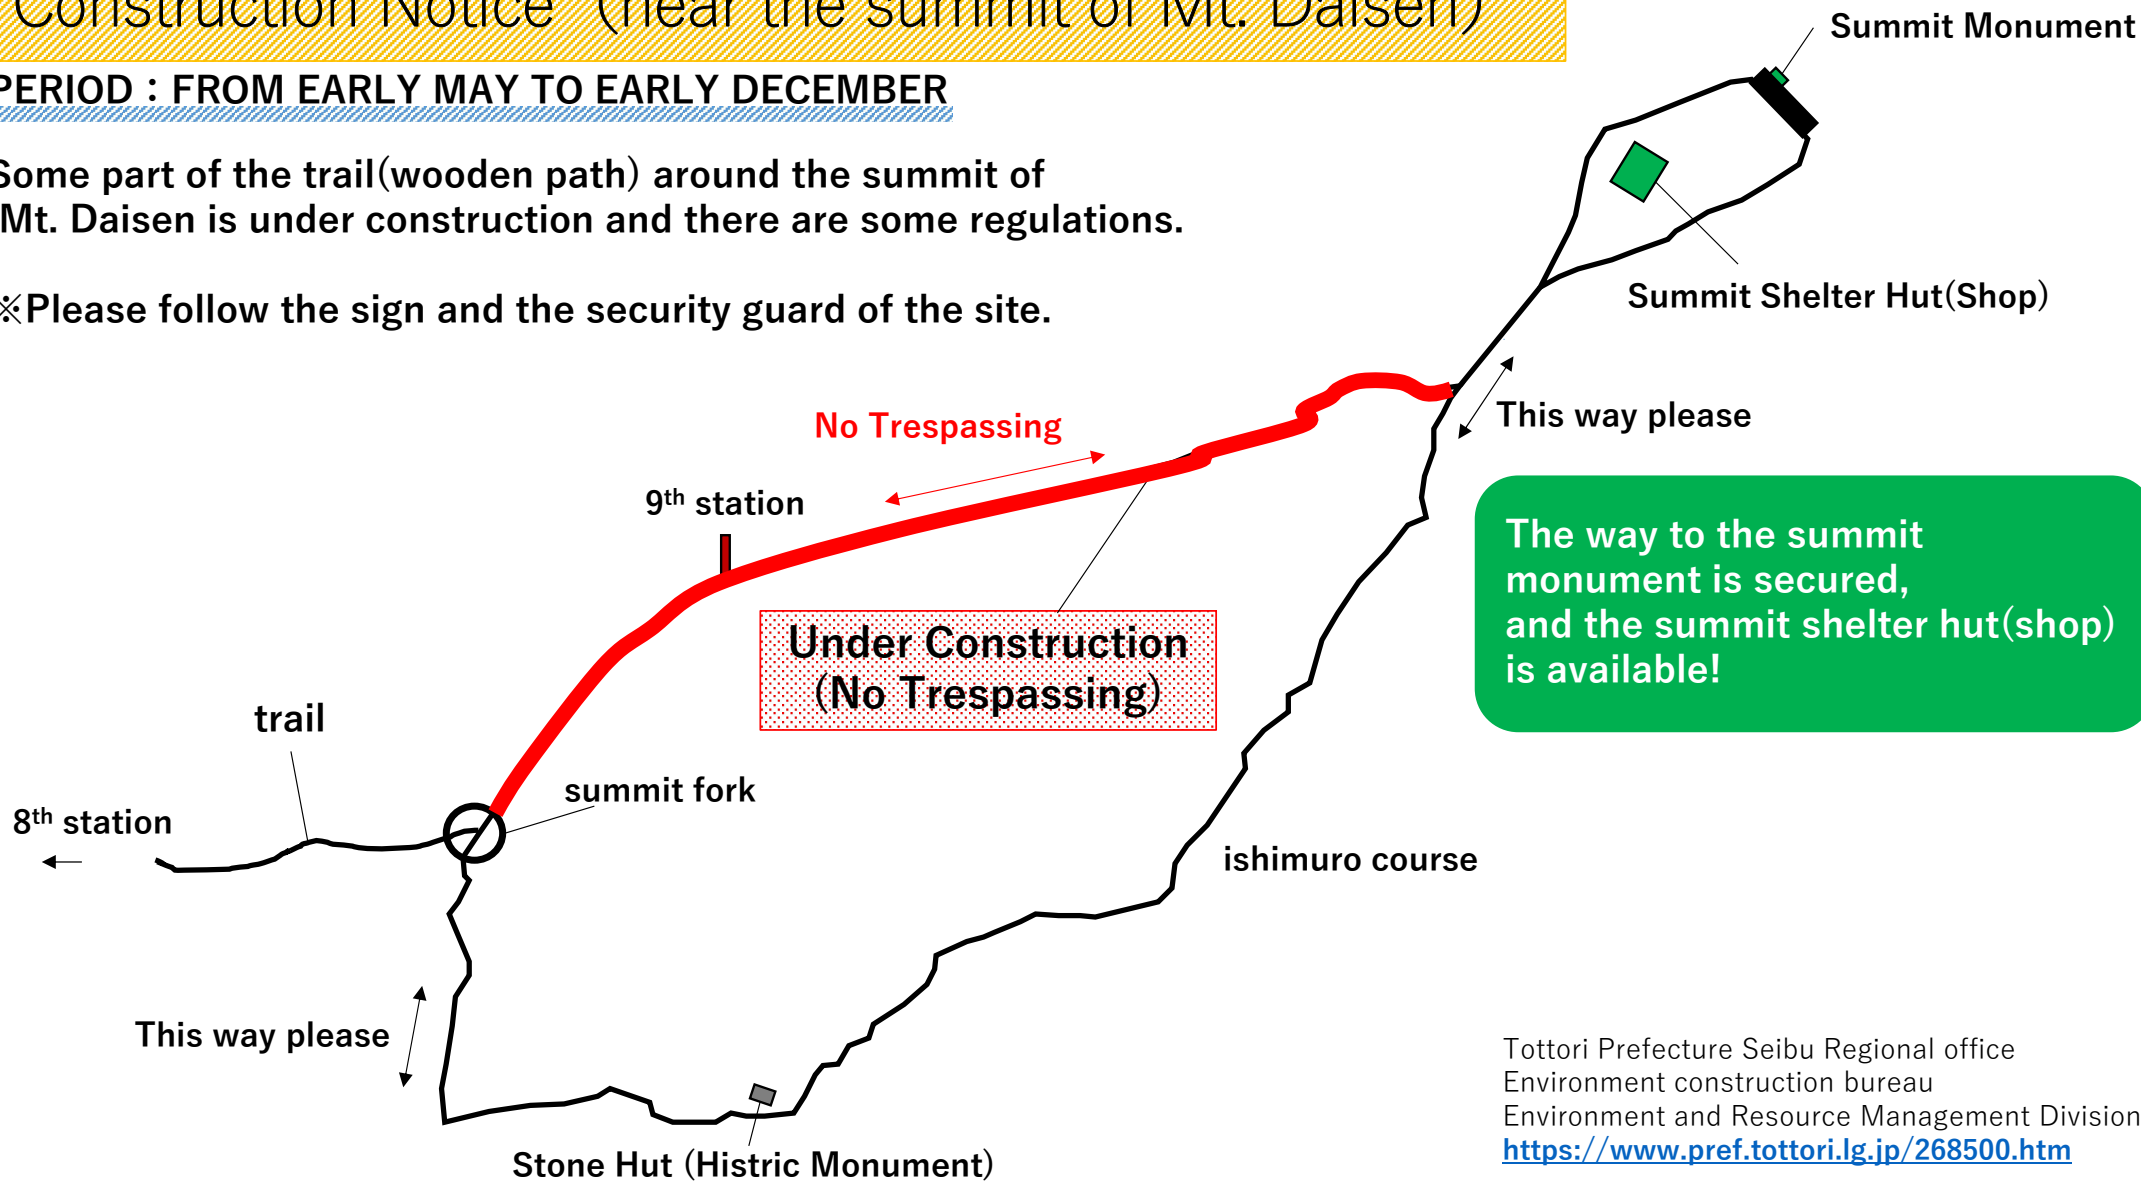

Construction Notice (near the summit of Mt. Daisen)

PERIOD : FROM EARLY MAY TO EARLY DECEMBER

Some part of the trail(wooden path) around the summit of Mt. Daisen is under construction and there are some regulations.

※Please follow the sign and the security guard of the site.

Tottori Prefecture Seibu Regional office
Environment construction bureau
Environment and Resource Management Division
<https://www.pref.tottori.lg.jp/268500.htm>